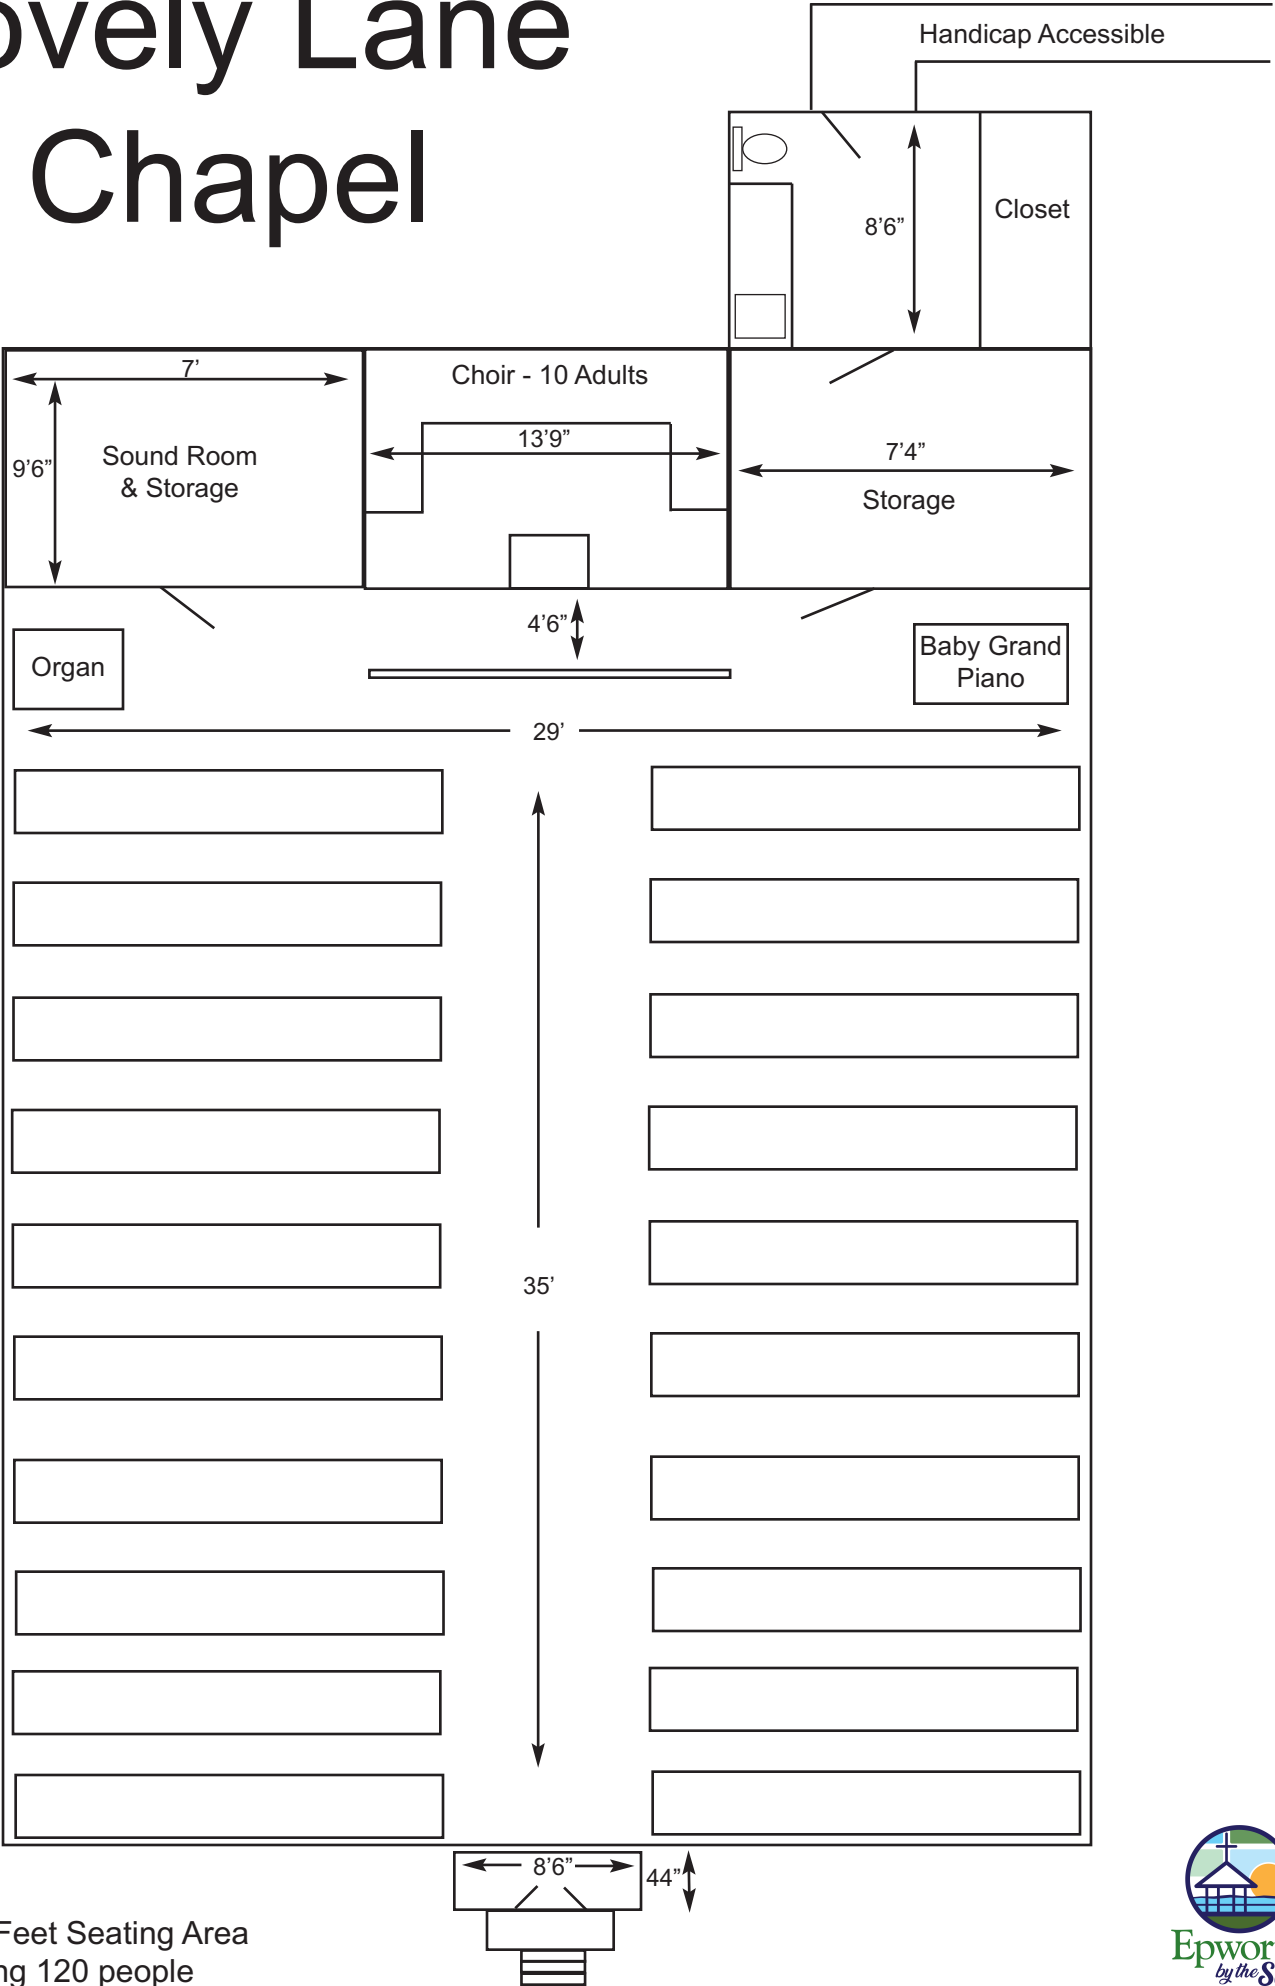

# Lovely Lane Chapel

**Features:**

- 1,122 Square Feet Seating Area
- 20 Pews seating 120 people